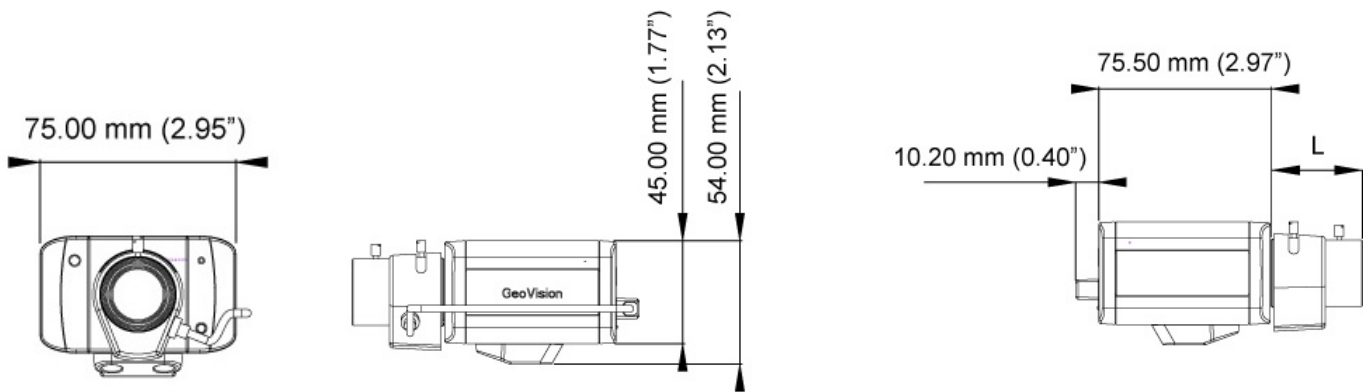

Active Tampering Alarm

Tampered

Focus Change

Camera Shift

Overview

Panel

Dimensions

Model	L Length
BX3400-0F	15.7 mm (0.62")
BX3400-1F	15.7 mm (0.62")
BX3400-2F	15.7 mm (0.62")
BX3400-4V	37.1 mm (1.46")
BX3400-5V	46.9 mm (1.85")