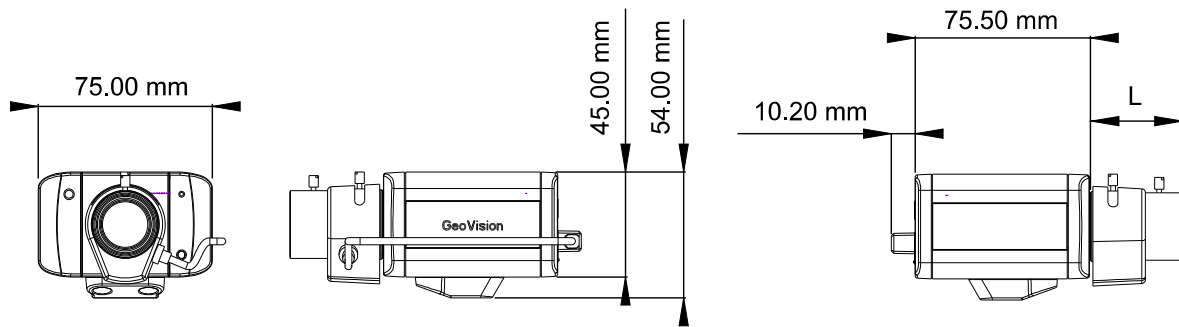

Dimensions

Specifications

Camera		GV-BX1500-0F	GV-BX1500-1F	GV-BX1500-2F	GV-BX1500-8F	GV-BX1500-3V
Image Sensor		1/3" progressive scan super low lux CMOS				
Picture Elements		1280 (H) x 1024 (V)				
Minimum Illumination	Color	0.01 Lux				
	B/W	0 Lux				
Shutter Speed		Automatic, Manual (1/5 ~ 1/8000 sec)				
White Balance		Automatic, Manual (2800 ~ 8500K)				
Gain Control		Automatic				
S/N Ratio		55 dB				
WDR		Yes				
Lens						
Megapixel		Yes				
Day/Night		Yes (with removable IR-cut filter)				
Lens Type		Fixed				Varifocal
Focal Length		4 mm	8 mm	12 mm	2.8 mm	2.8 ~ 12 mm
Maximum Aperture		F/1.5	F/1.6		F1.8	F/1.4
Mount		CS Mount				
Image Format		1/3"	1/2.5"			1/3"
Operation	Focus	Manual				Manual (w/lock)
	Zoom	Fixed				Manual (w/lock)
	Iris	Fixed				DC drive
Torque (Focus/Zoom screws)		0.049 N.m				
Operation						
Video Compression		H.264, MPEG4				
Video Streaming		Dual streams from H.264 or MJPEG				
Frame Rate		30 fps at 1280 x 1024 * The frame rate and performance may vary depending on the number of connections and data bitrates (different scenes).				
Image Setting		Brightness, Contrast, Saturation, Sharpness, Gamma, White Balance, Flicker-less, Image Orientation, Shutter Speed, D/N Sensitivity, Backlight Compensation, WDR, Defog, Super Low Lux				
Audio Compression		G.711				
Two-way Audio		Yes				
Sensor Input		1 input (Dry Contact)				
Alarm Output		1 Digital Output (200mA 5V DC)				
Video Resolution						
Main Stream	4:3	1280 x 960, 640 x 480, 320 x 240, 640 x 512, 320 x 256				
	16:9	1280 x 720, 640 x 360, 448 x 252, 640 x 360, 448 x 252				
	5:4	1280 x 1024, 640 x 512, 320 x 256, 640 x 512, 320 x 256				
Sub Stream	4:3	640 x 480, 320 x 240				
	16:9	640 x 360, 448 x 252				
	5:4	640 x 512, 320 x 256				
Network						
Interface		10/100 Ethernet				
Protocol		DHCP, DynDNS, FTP, HTTP, HTTPS, NTP, ONVIF (Profile S), PSIA, QoS (DSCP), RTSP, SNMP, SMTP, TCP, UDP, UPnP, 3GPP/ISMA				
Wireless LAN		IEEE 802.11 b/g/n