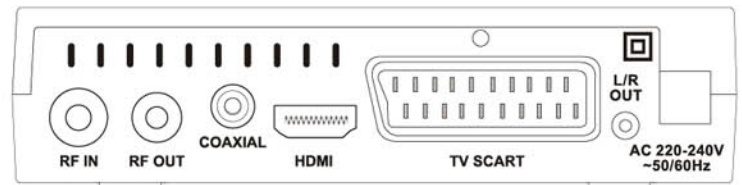

Specification

- Advance MPEG-2 Decoder
- H.264 Decoder main and high profile up to level 4.0
- MPEG-4 Decoder supports ASP@L5 HD resolution and DivX
- Advanced audio processor supporting the following
  - MPEG-1, MPEG-2(Layer I/II) audio
  - Dolby Digital (AC-3) audio, Dolby Digital Plus (E-AC-3) audio--Optional
  - AAC and HE-AAC Audio
- Tuner and DVB-T Demodulator
- Frequency Range VHF-H 174~230MHz, UHF 470~860MHz
- Signal level -78dBm~-20dBm
- Modulation COFDM
- Main transport stream decoder
- Multi-format decoder M3801D(LQEP128)/400MHz
- Transport stream Supports MPEG2-TS (DVB)
- MPEG-2: MP@ML
- H.264: HP@L4.0
- Supports MPEG-1 and -2 elementary streams
- MPEG-1 and -2, layer 1 and 2
- MPEG-4 HE-AAC
- Supports MPEG2 half-rate streams
- Dolby Digital Plus : Support for downmixing Dolby Digital to 2 channels
- DualMono L+R audio output
- HDMI , SCART
- Support: upgrade, PVR and media play with HDD U-FLASH.

Connections