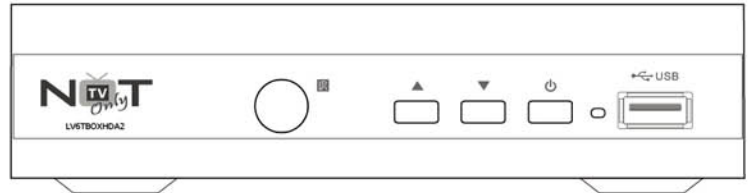

Specification

- Advance MPEG-2 Decoder
- H.264 Decoder main and high profile up to level 4.0
- MPEG-4 Decoder supports ASP@L5 HD resolution and DivX
- Advanced audio processor supporting the following
  - MPEG-1, MPEG-2(Layer I/II) audio
  - Dolby Digital (AC-3) audio, Dolby Digital Plus (E-AC-3) audio--Optional
  - AAC and HE-AAC Audio
- Tuner and DVB-T Demodulator
- Frequency Range VHF-H 174~230MHz, UHF 470~860MHz
- Signal level -78dBm~-20dBm
- Modulation COFDM
- Main transport stream decoder
- Multi-format decoder M3801D(LQEP128)/400MHz
- Transport stream Supports MPEG2-TS (DVB)
- MPEG-2: MP@ML
- H.264: HP@L4.0
- Supports MPEG-1 and -2 elementary streams
- MPEG-1 and -2, layer 1 and 2
- MPEG-4 HE-AAC
- Supports MPEG2 half-rate streams
- Dolby Digital Plus : Support for downmixing Dolby Digital to 2 channels
- DualMono L+R audio output
- HDMI , SCART
- Support: upgrade, PVR and media play with HDD U-FLASH.

Connections