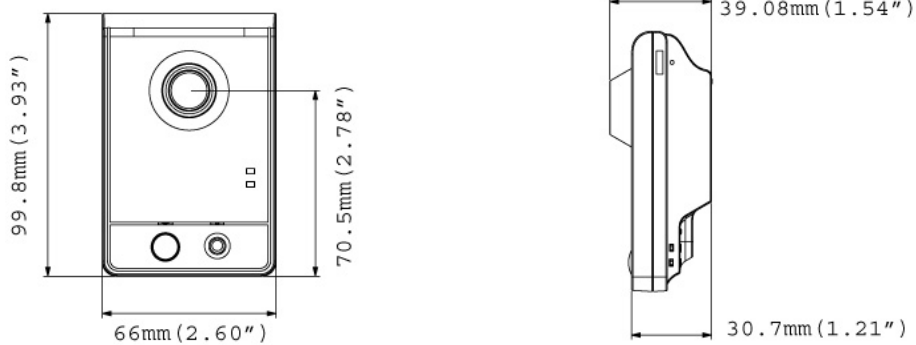

Dimensions